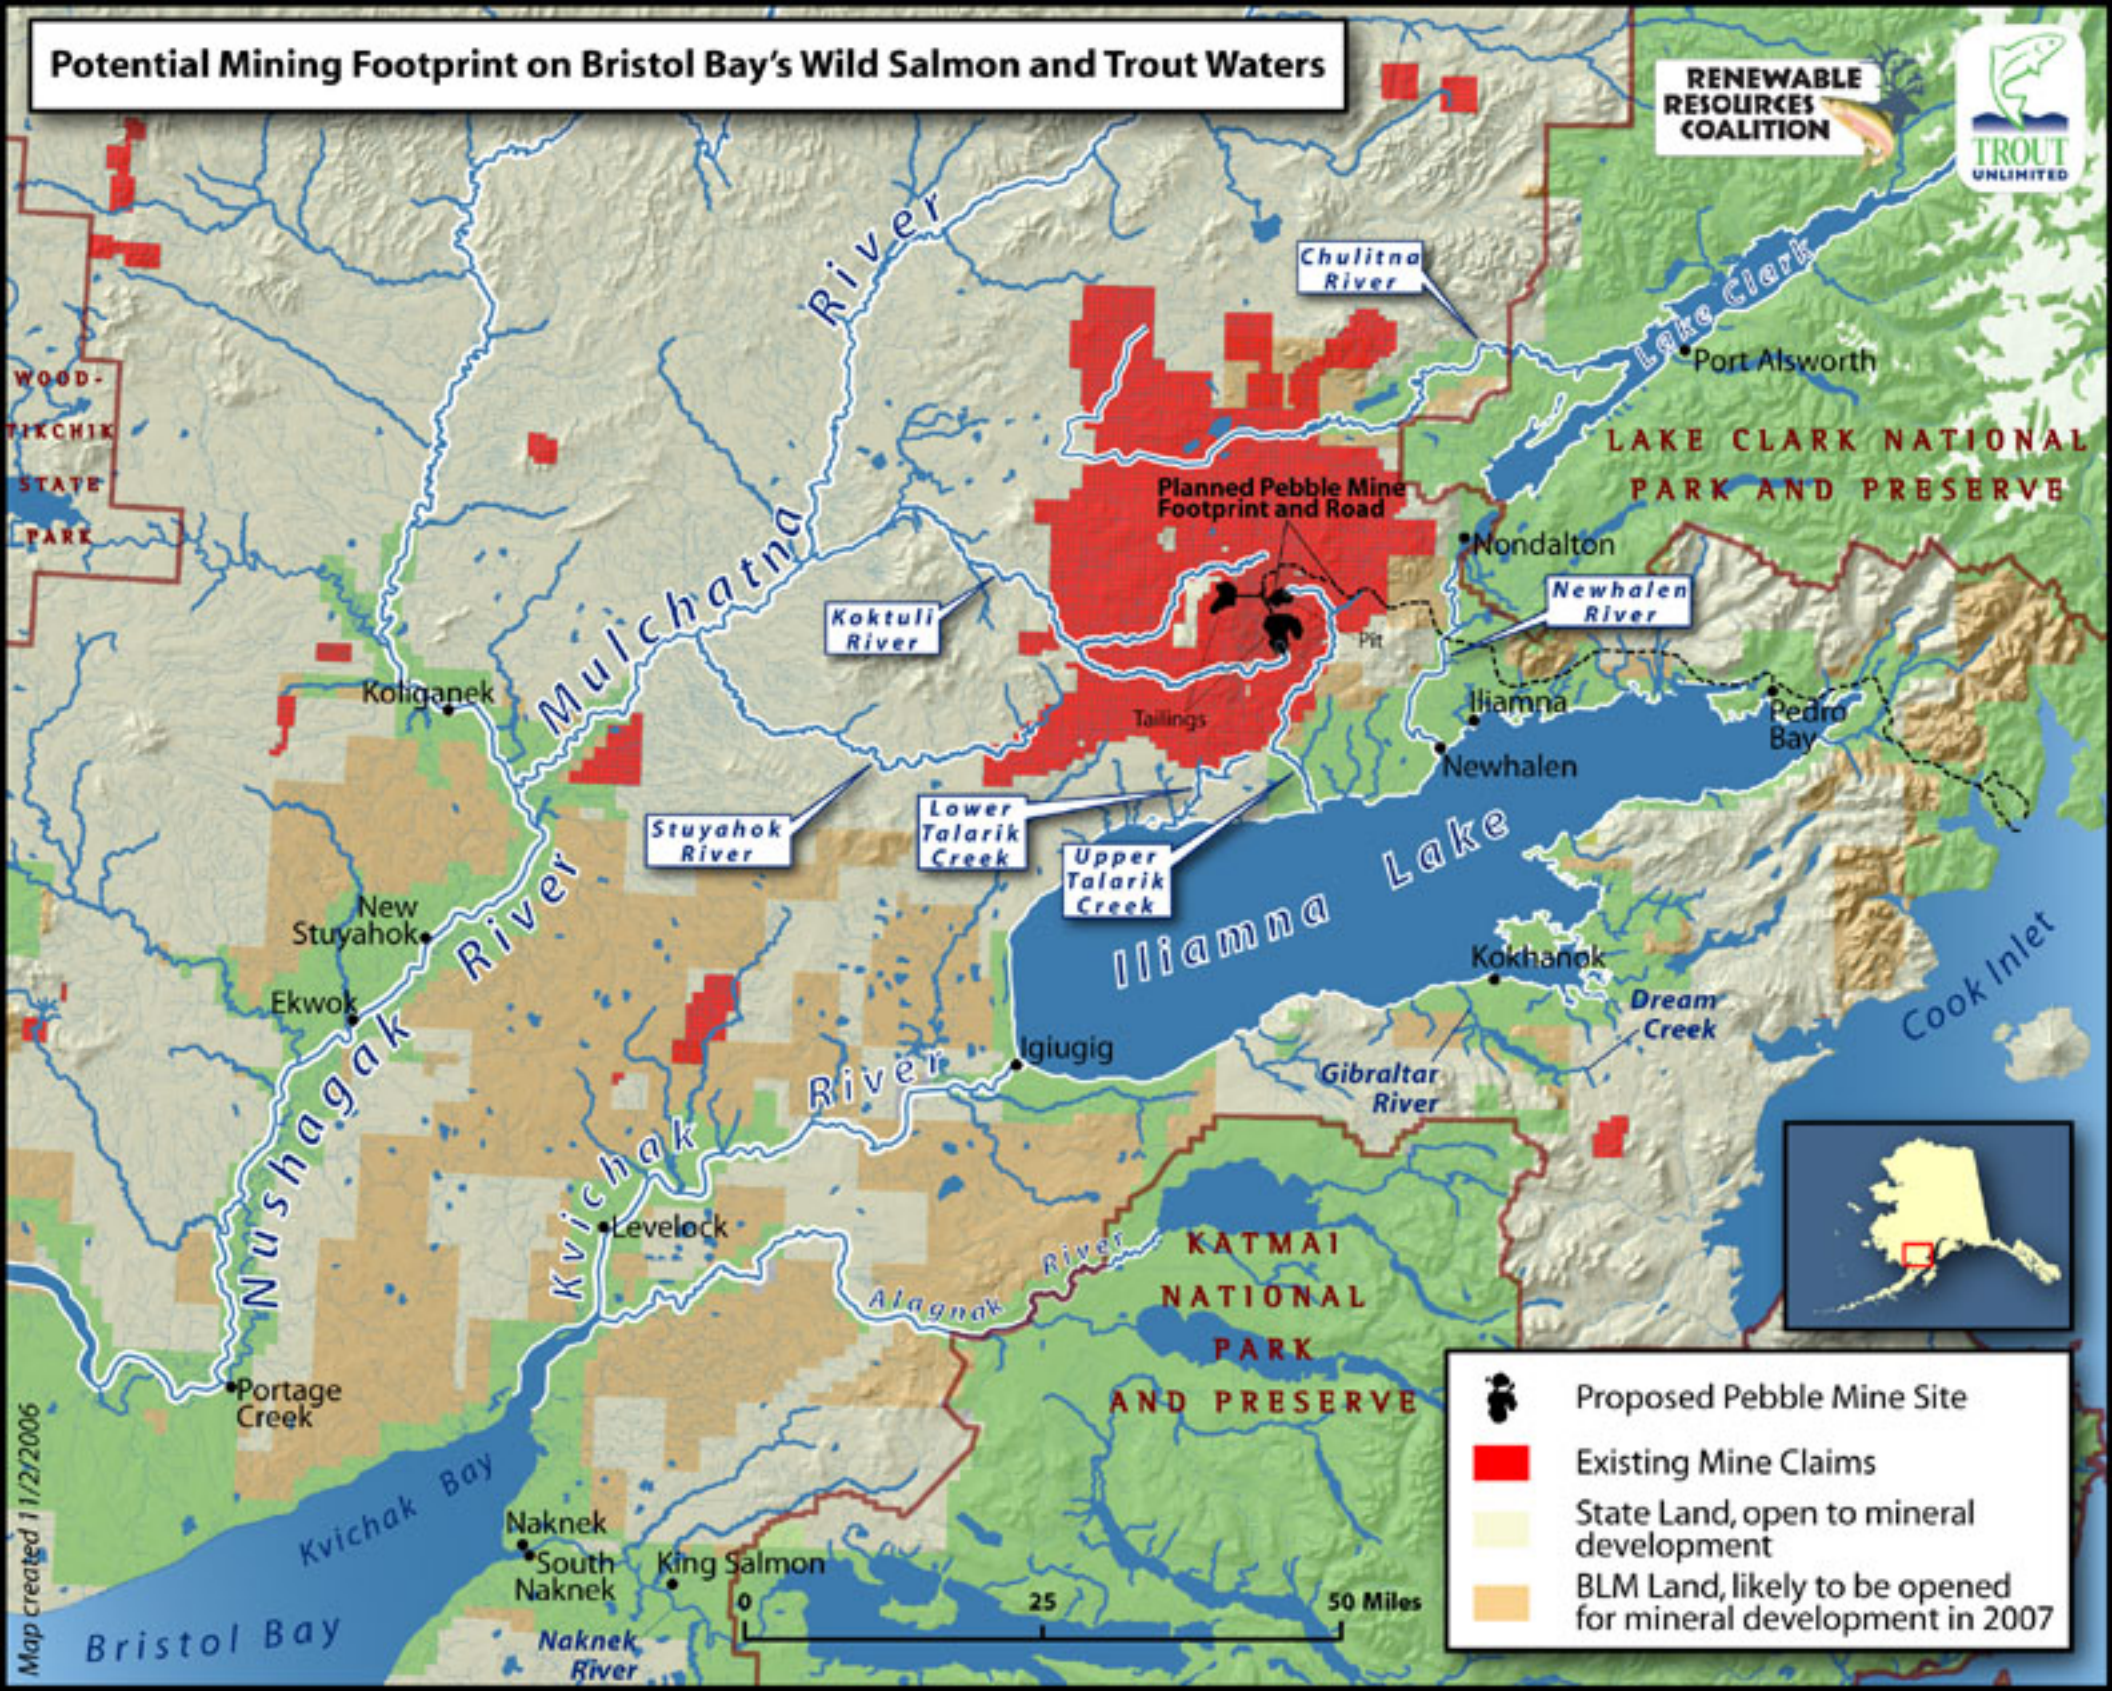

Potential Mining Footprint on Bristol Bay's Wild Salmon and Trout Waters

RENEWABLE
RESOURCES
COALITION

- Proposed Pebble Mine Site
- Existing Mine Claims
- State Land, open to mineral development
- BLM Land, likely to be opened for mineral development in 2007

Map created 11/2/2006